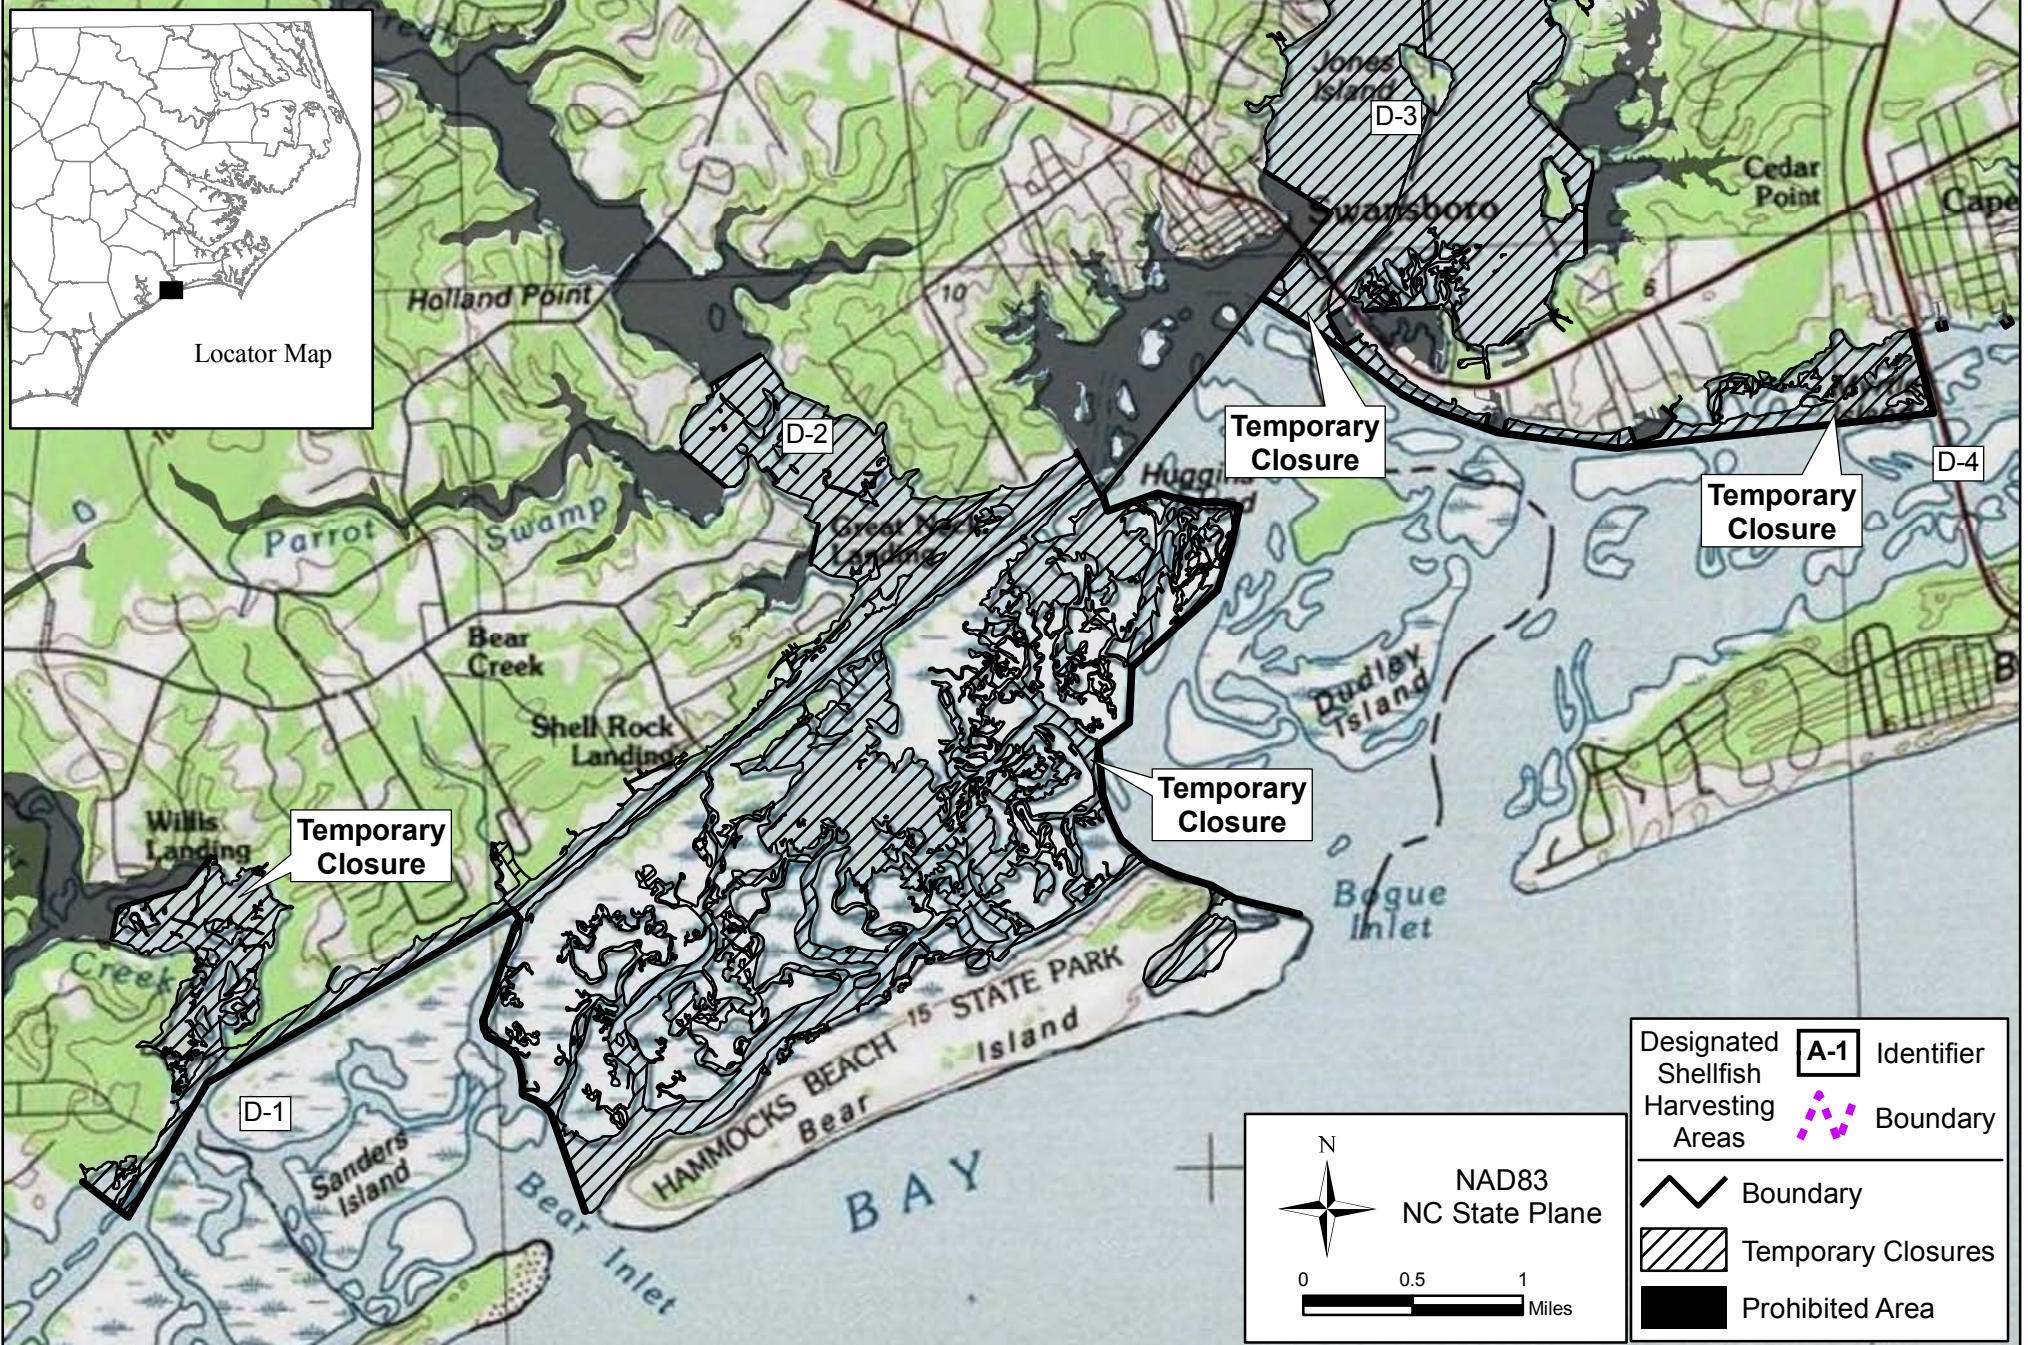

# WHITE OAK RIVER AREA

Areas D-1, D-2, D-3 & D-4

# PROHIBITED TERRITORY AND TEMPORARY CLOSURES

(Prohibited areas are black; temporary closures are hatched)

COUNTIES: ONSLOW AND CARTERET

Effective Date: November 26, 2009