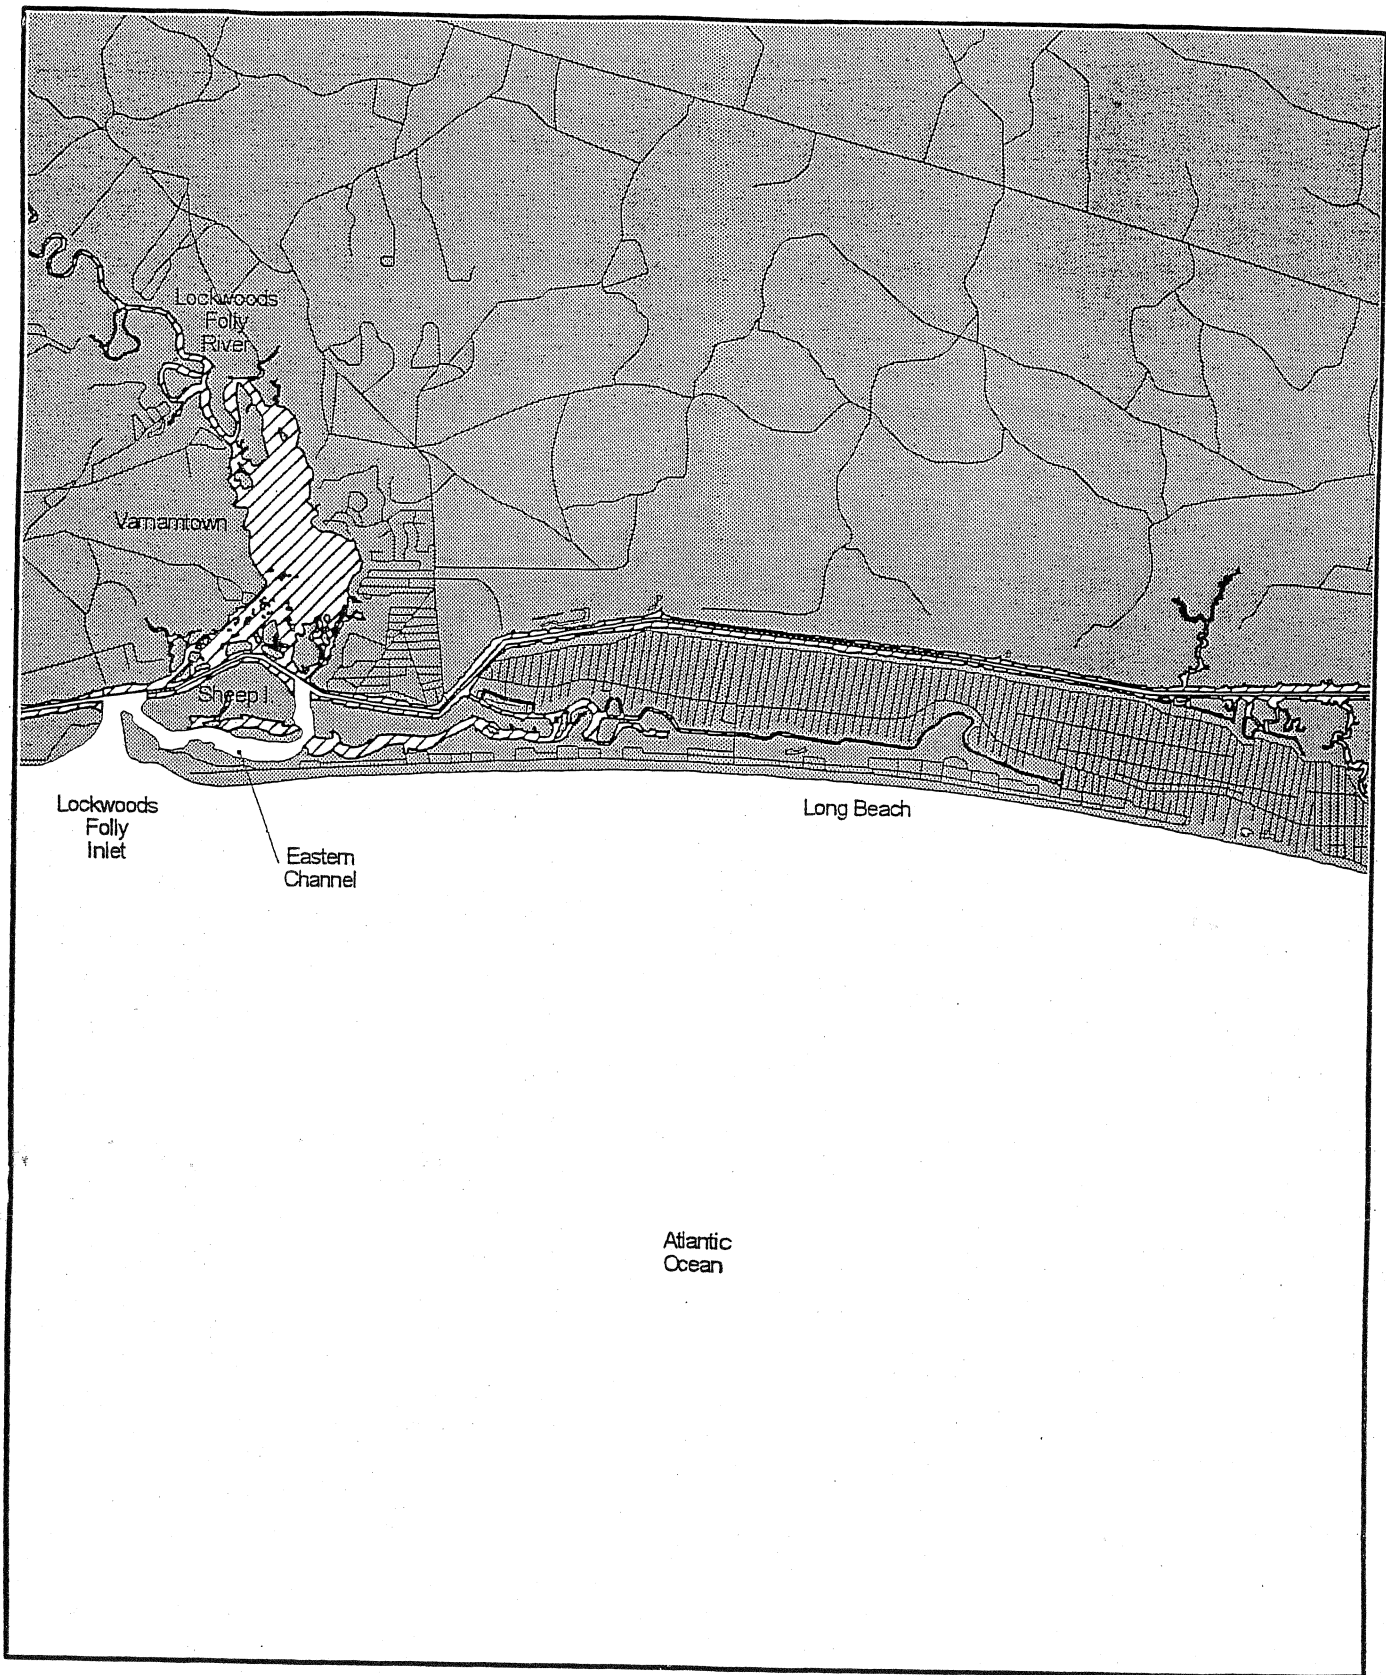

 **HATCHED AREAS CLOSED**

locator map

**PROCLAMATION
SH-2-2008**

Map 7

 HATCHED AREAS CLOSED

NAD 27

April 25, 2008

0.7 0 0.7 1.4 Kilometers

0.6 0 0.6 1.2 Miles

**PROCLAMATION
SH-2-2008**

Map 8

 **HATCHED AREAS CLOSED**

NAD27
April 25, 2008

locator map

**PROCLAMATION
SH-2-2008**

Map 9

 HATCHED AREAS CLOSED