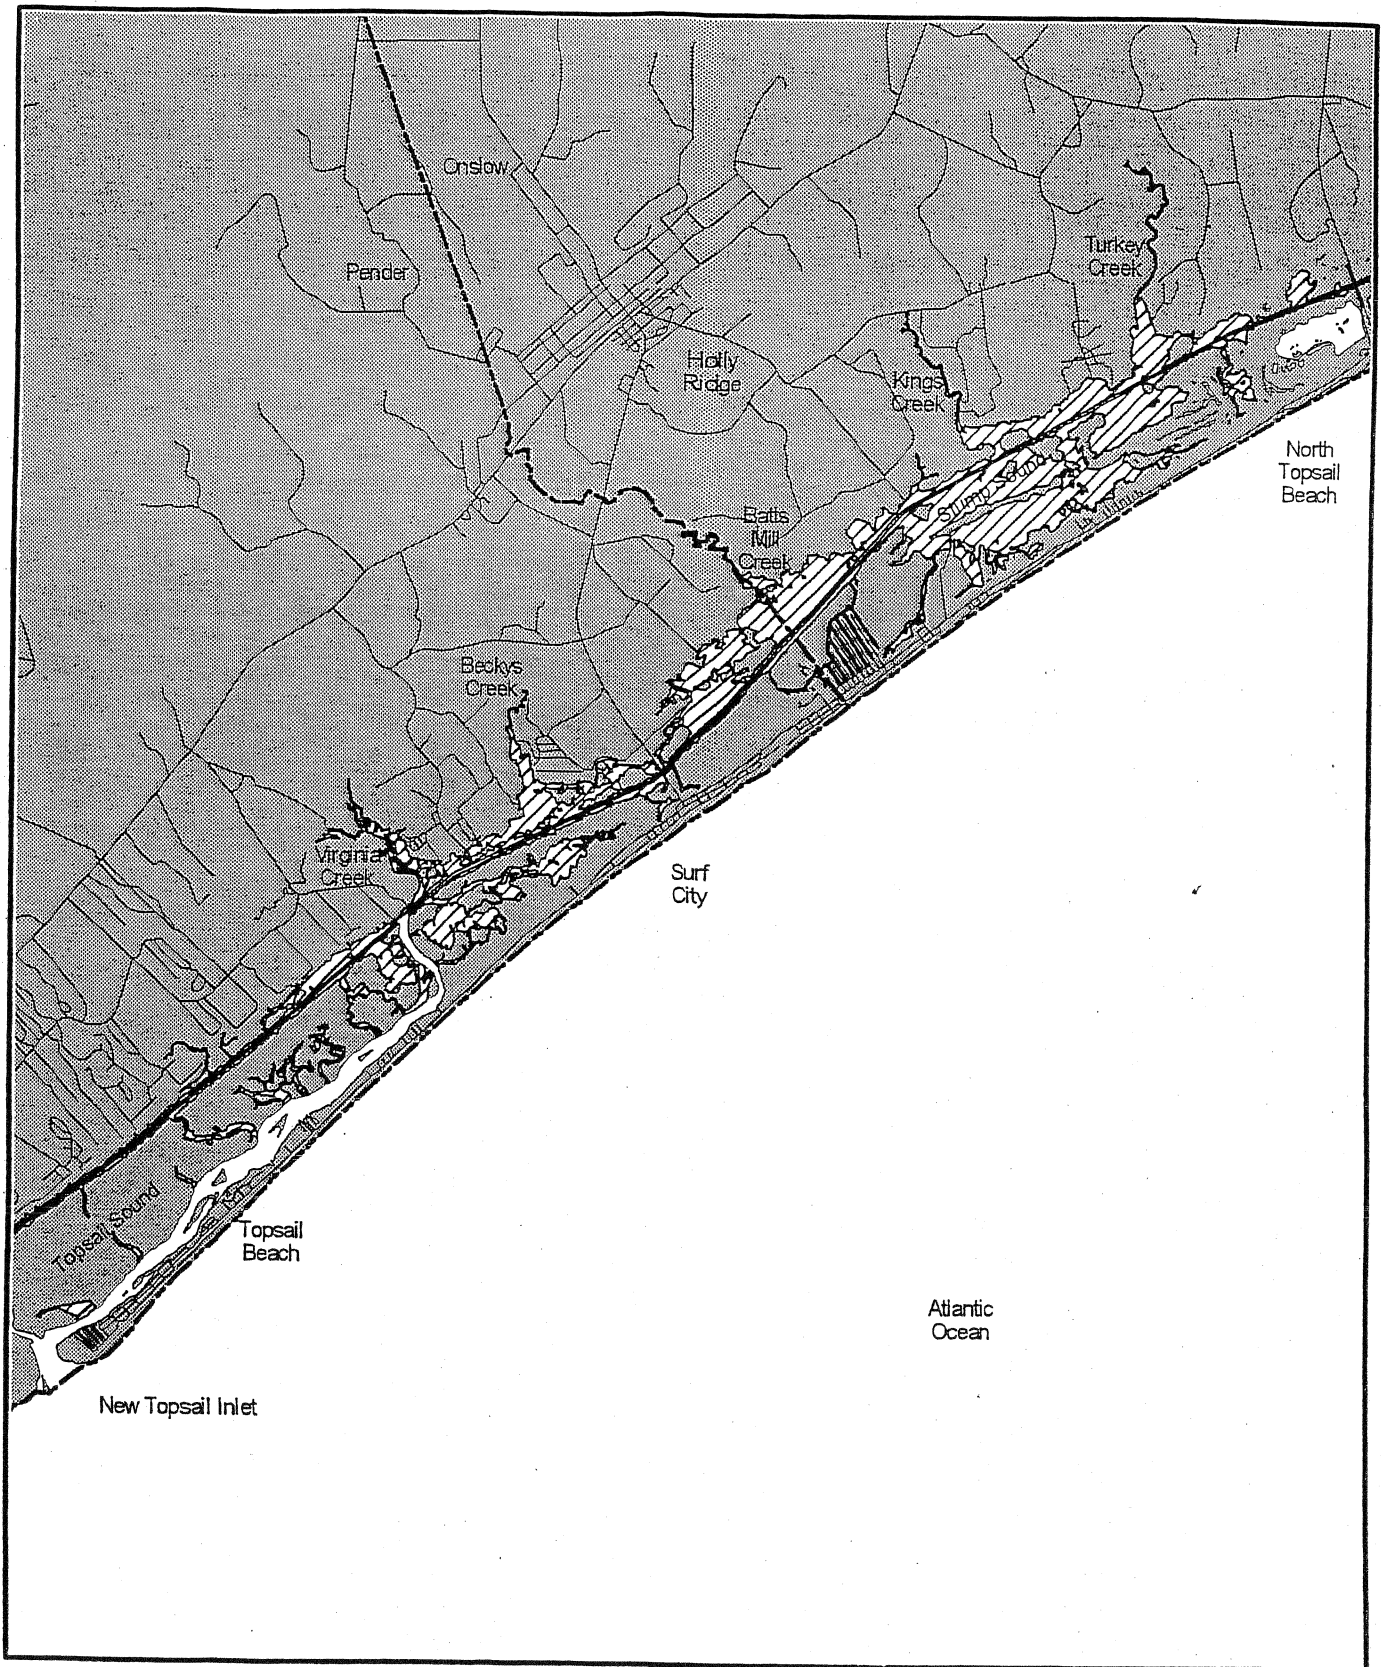

 HATCHED AREAS CLOSED

NAD 27
April 25, 2008

0.3 0 0.3 0.6 Kilometers

0.3 0 0.3 0.6 Miles

**PROCLAMATION
SH-2-2008**

Map 3

NAD 27
April 25, 2008

0.5 0 0.5 1 Kilometers

0.4 0 0.4 0.8 Miles

 HATCHED AREAS CLOSED

locator map

**PROCLAMATION
SH-2-2008**

Map 4

 **HATCHED AREAS CLOSED**

NAD 27
April 25, 2008

locator map

**PROCLAMATION
SH-2-2008**

Map 5

 HATCHED AREAS CLOSED

NAD27

April 25, 2008

0.7 0 0.7 1.4 Kilometers

0.6 0 0.6 1.2 Miles

PROCLAMATION
SH-2-2008
 Map 6

 **HATCHED AREAS CLOSED**

locator map

**PROCLAMATION
SH-2-2008**

Map 7

 HATCHED AREAS CLOSED

NAD 27

April 25, 2008

0.7 0 0.7 1.4 Kilometers