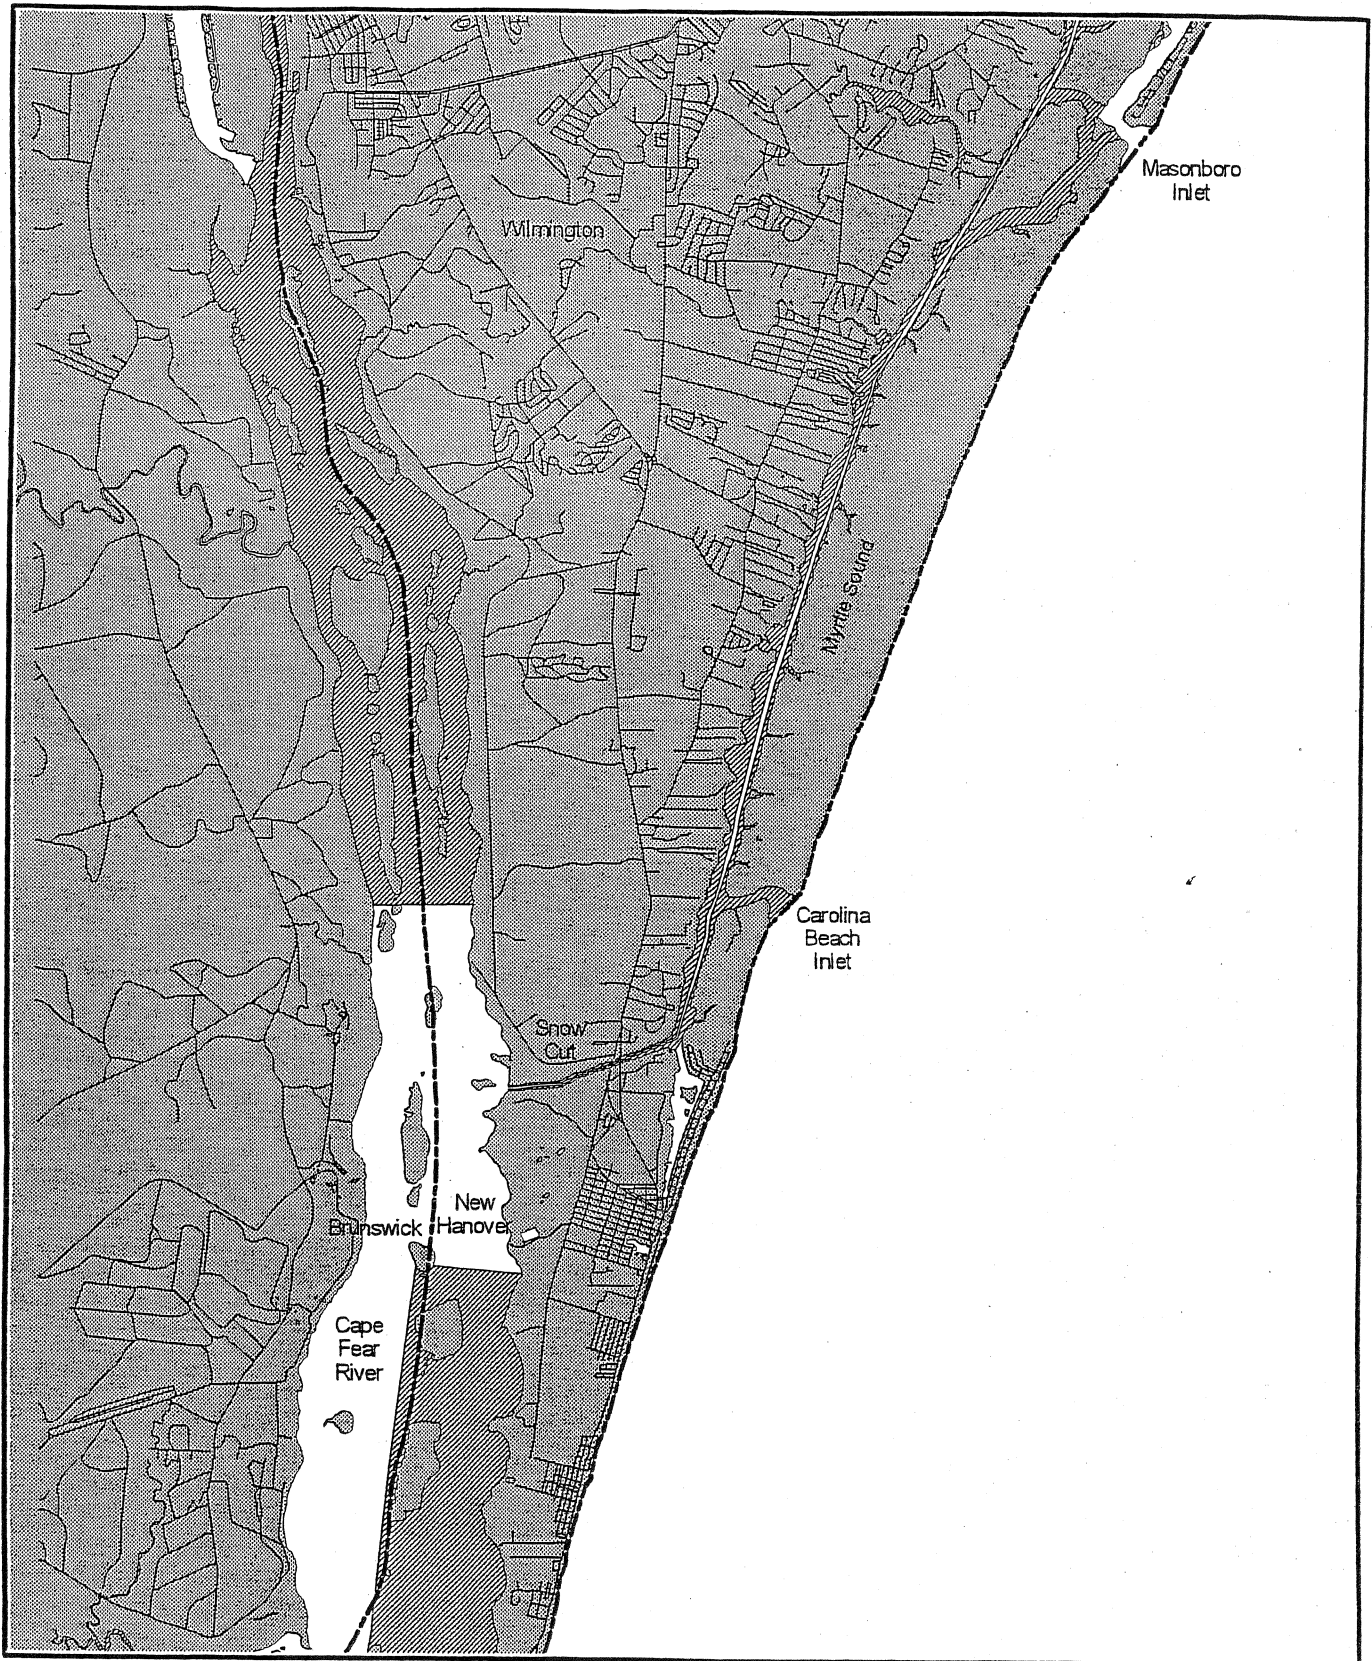

**PROCLAMATION
SH-2-2008**

Map 5

 HATCHED AREAS CLOSED

NAD27

April 25, 2008

0.7 0 0.7 1.4 Kilometers

0.6 0 0.6 1.2 Miles

PROCLAMATION
SH-2-2008
 Map 6

 **HATCHED AREAS CLOSED**

locator map

**PROCLAMATION
SH-2-2008**

Map 7

 HATCHED AREAS CLOSED

NAD 27

April 25, 2008

0.7 0 0.7 1.4 Kilometers

0.6 0 0.6 1.2 Miles

**PROCLAMATION
SH-2-2008**

Map 8

 **HATCHED AREAS CLOSED**

NAD27
April 25, 2008

locator map

**PROCLAMATION
SH-2-2008**

Map 9