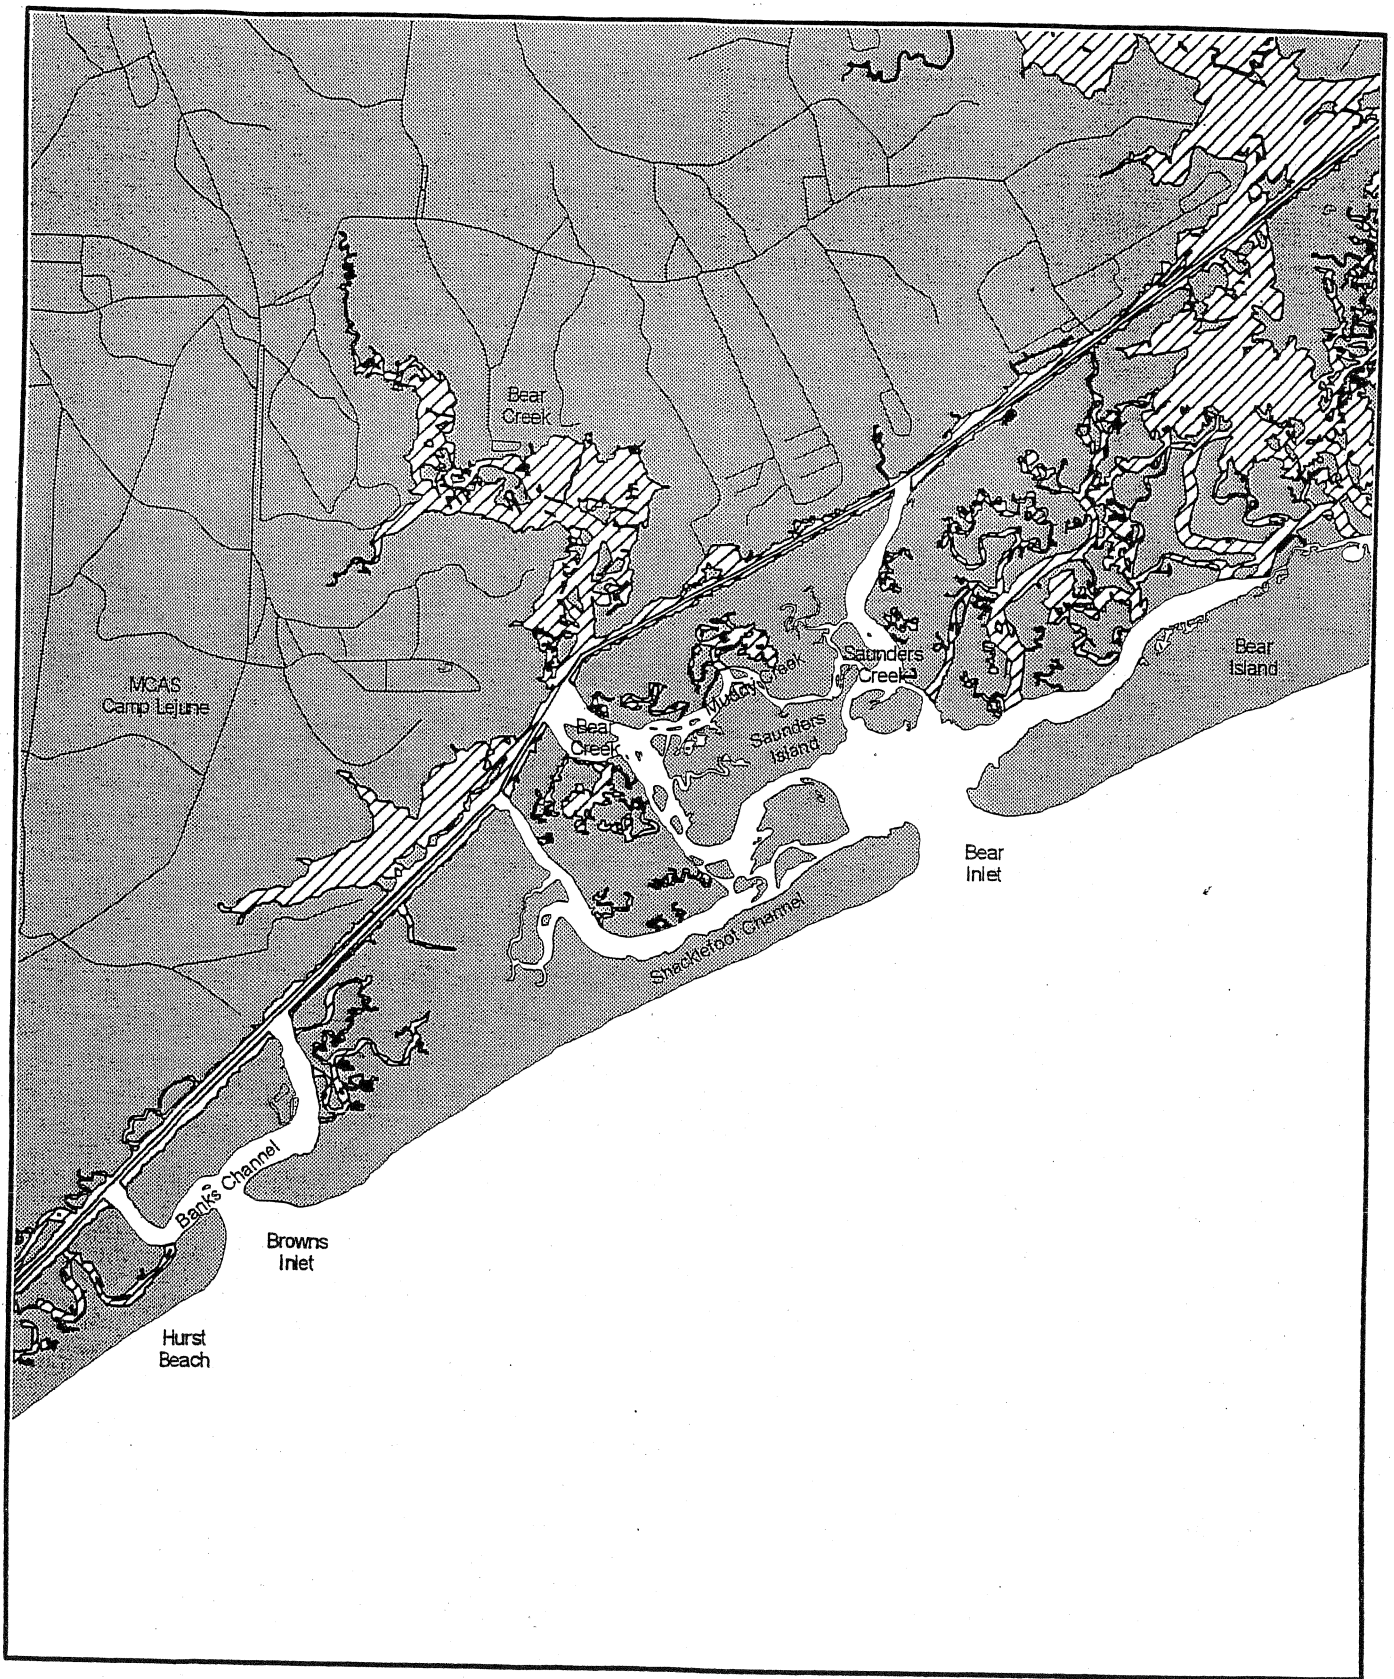

**PROCLAMATION
SH-2-2008**

Map 1

NAD 27
April 25, 2008

 HATCHED AREAS CLOSED

locator map

locator map

**PROCLAMATION
SH-2-2008**

Map 2

 HATCHED AREAS CLOSED

NAD 27
April 25, 2008

0.3 0 0.3 0.6 Kilometers

0.3 0 0.3 0.6 Miles

**PROCLAMATION
SH-2-2008**

Map 3

NAD 27
April 25, 2008

0.5 0 0.5 1 Kilometers

0.4 0 0.4 0.8 Miles

 HATCHED AREAS CLOSED

locator map

**PROCLAMATION
SH-2-2008**

Map 4

 **HATCHED AREAS CLOSED**

NAD 27
April 25, 2008

locator map