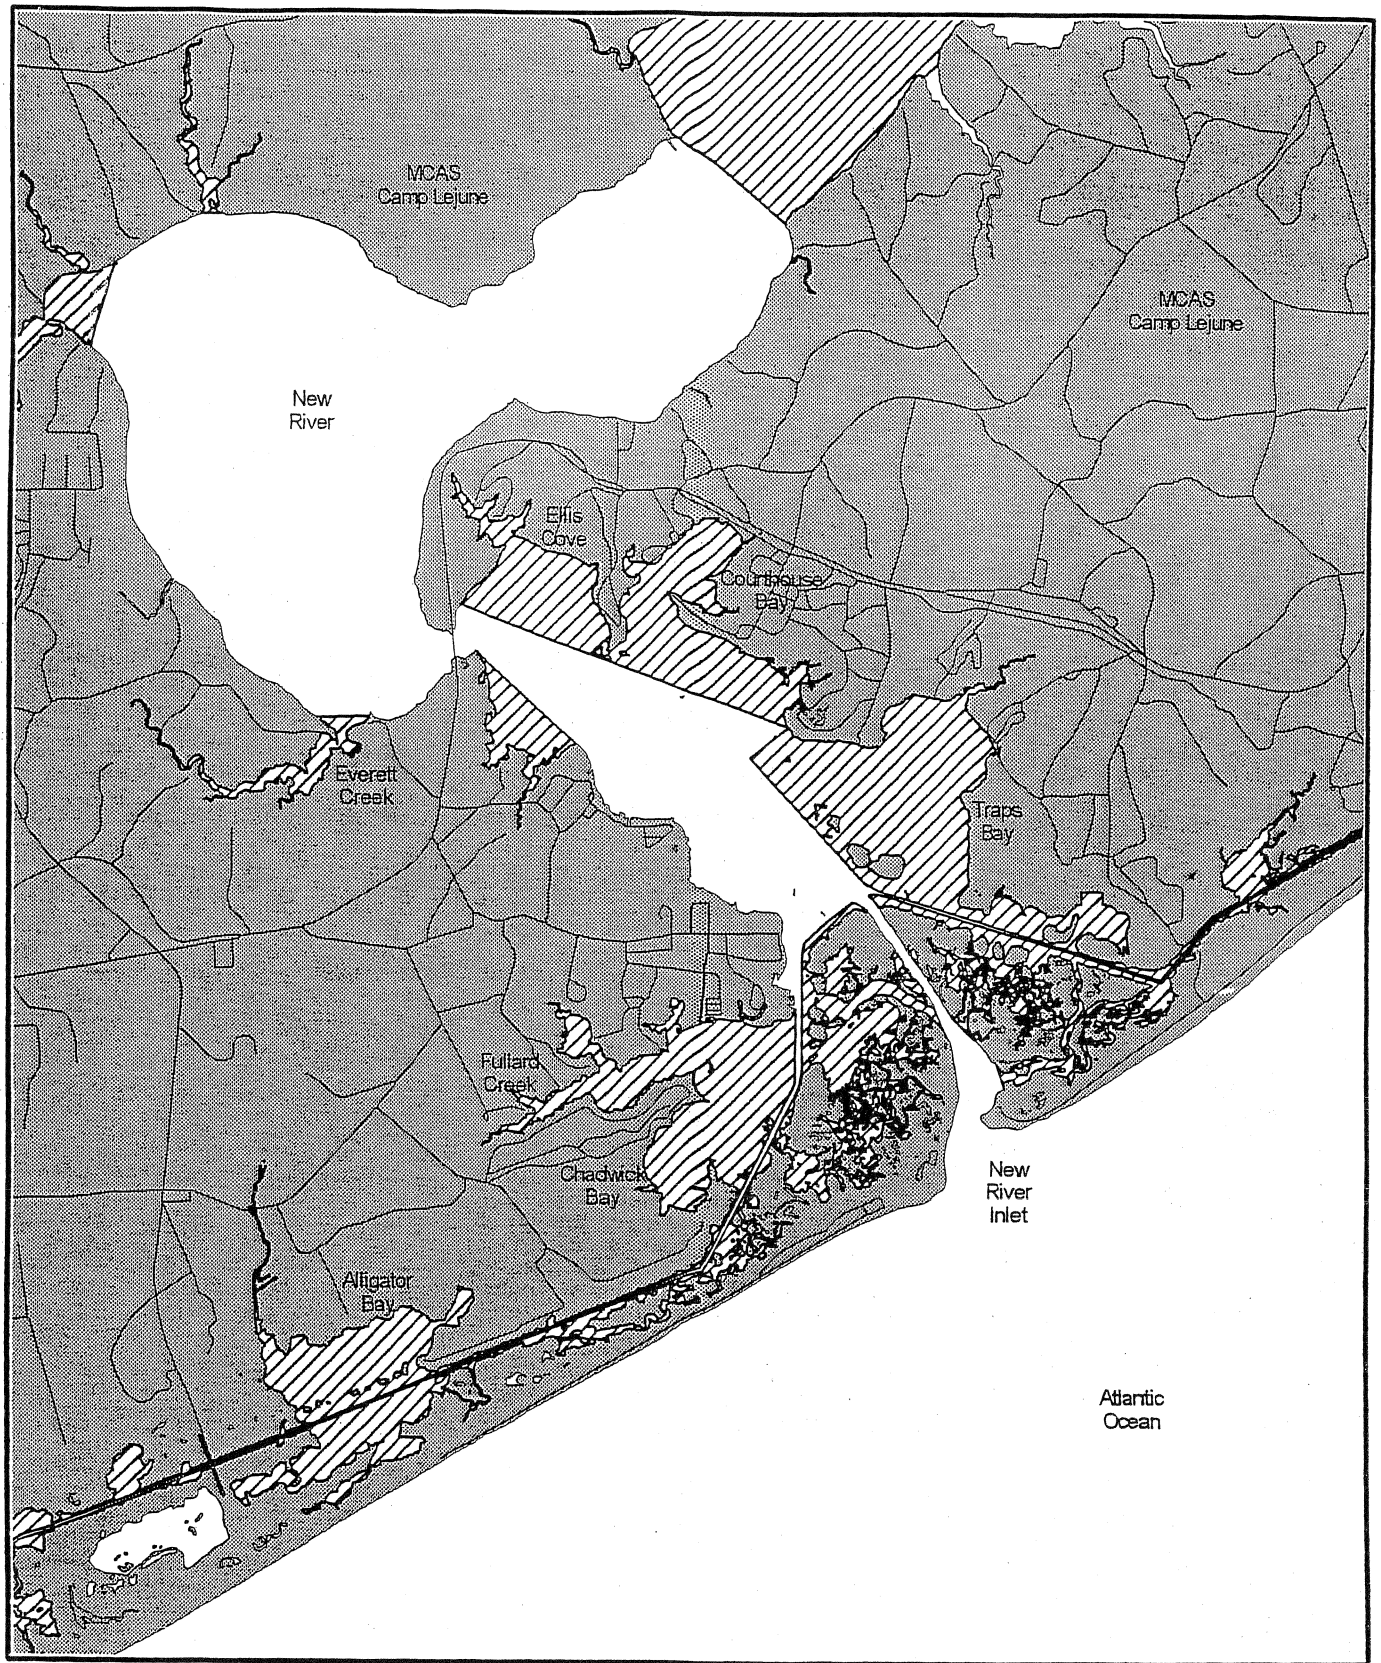

**PROCLAMATION
SH-2-2008**

Map 1

NAD 27
April 25, 2008

 HATCHED AREAS CLOSED

locator map

locator map

**PROCLAMATION
SH-2-2008**

Map 2

 HATCHED AREAS CLOSED

NAD 27
April 25, 2008

0.3 0 0.3 0.6 Kilometers

0.3 0 0.3 0.6 Miles

**PROCLAMATION
SH-2-2008**

Map 3

NAD 27
April 25, 2008

0.5 0 0.5 1 Kilometers

0.4 0 0.4 0.8 Miles

 HATCHED AREAS CLOSED

locator map

**PROCLAMATION
SH-2-2008**

Map 4

 **HATCHED AREAS CLOSED**

NAD 27
April 25, 2008

locator map

 **HATCHED AREAS CLOSED**

locator map

**PROCLAMATION
SH-2-2008**

Map 7

 HATCHED AREAS CLOSED

NAD 27

April 25, 2008

0.7 0 0.7 1.4 Kilometers