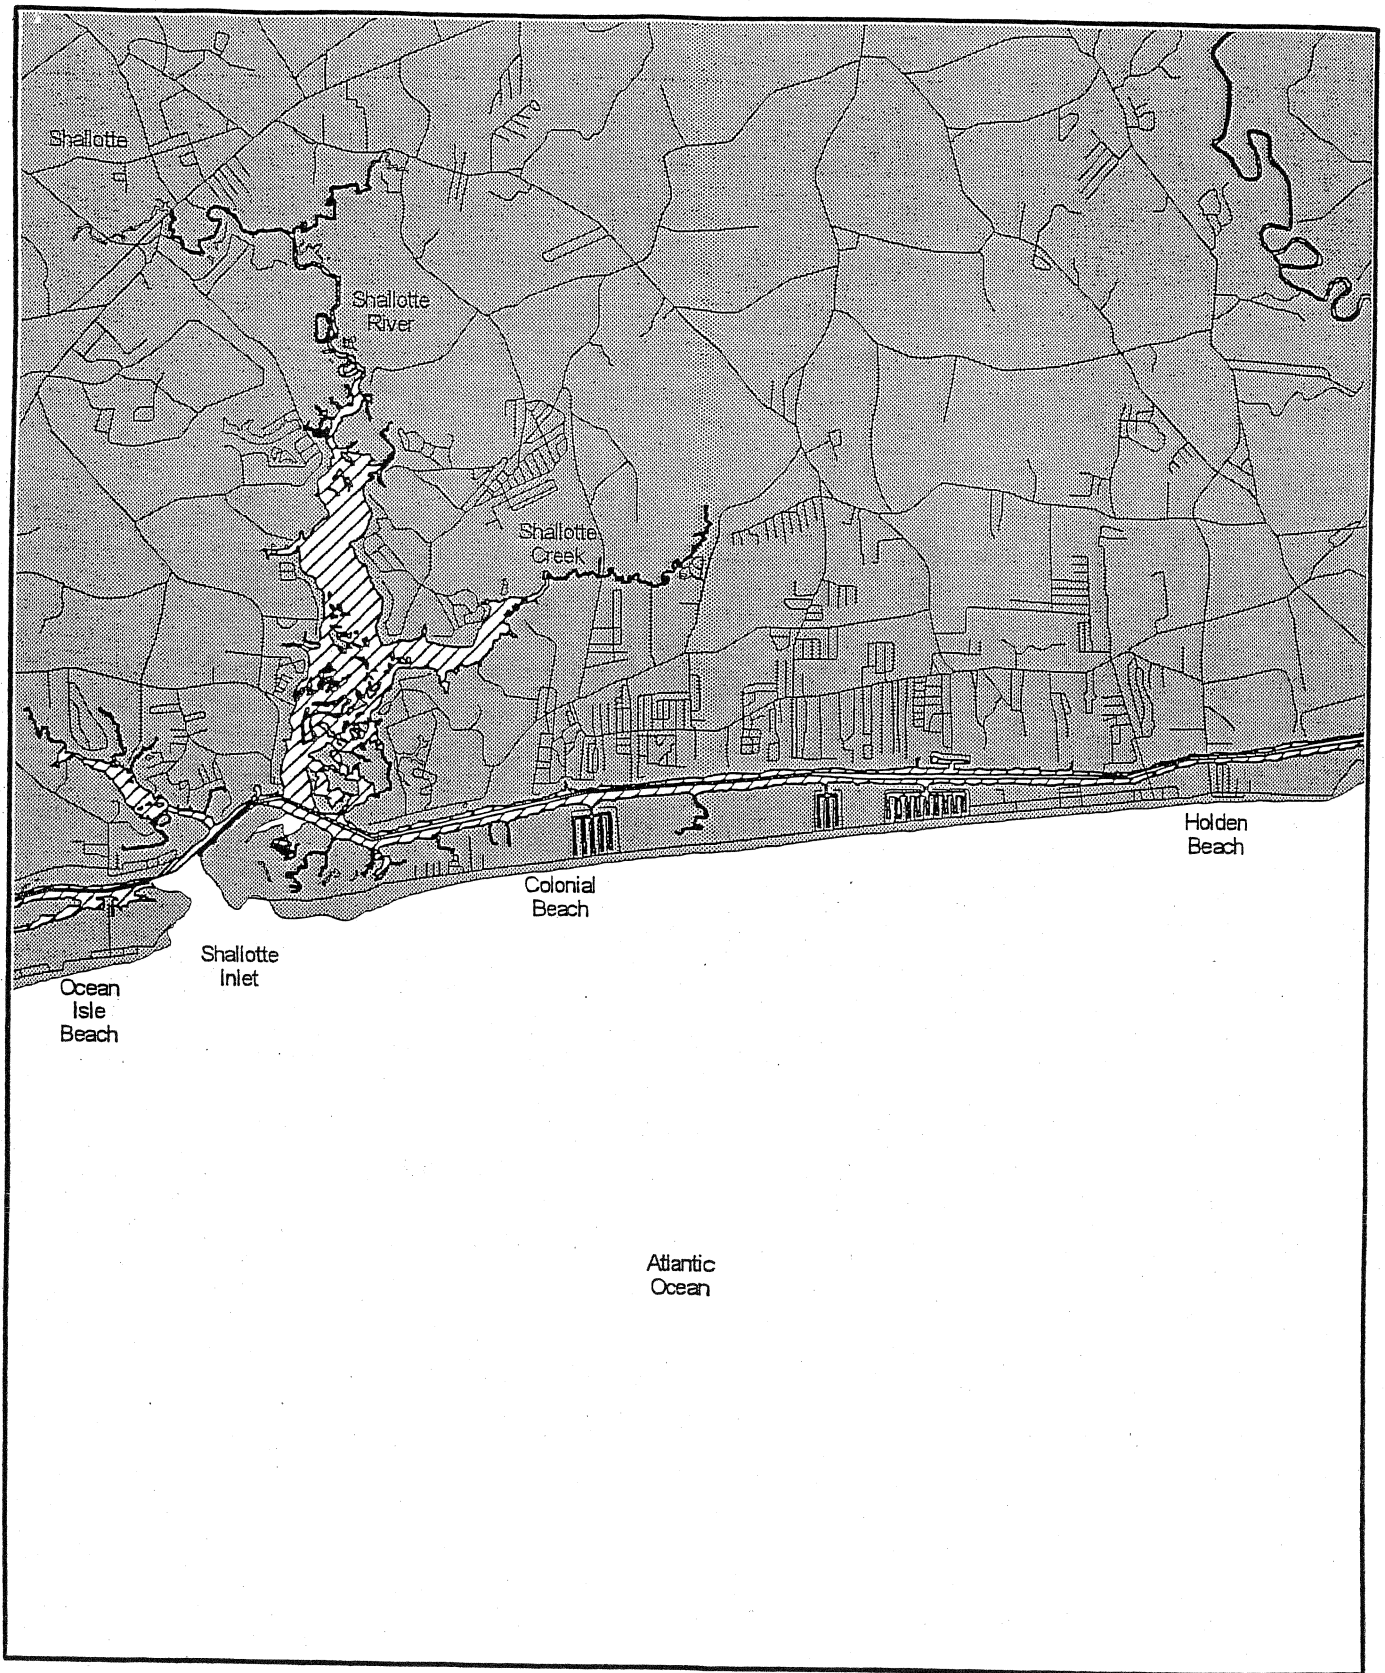

 **HATCHED AREAS CLOSED**

locator map

**PROCLAMATION
SH-2-2008**

Map 7

 HATCHED AREAS CLOSED

NAD 27

April 25, 2008

0.7 0 0.7 1.4 Kilometers

0.6 0 0.6 1.2 Miles

**PROCLAMATION
SH-2-2008**

Map 8

 **HATCHED AREAS CLOSED**

NAD27
April 25, 2008

locator map

**PROCLAMATION
SH-2-2008**

Map 9

 HATCHED AREAS CLOSED