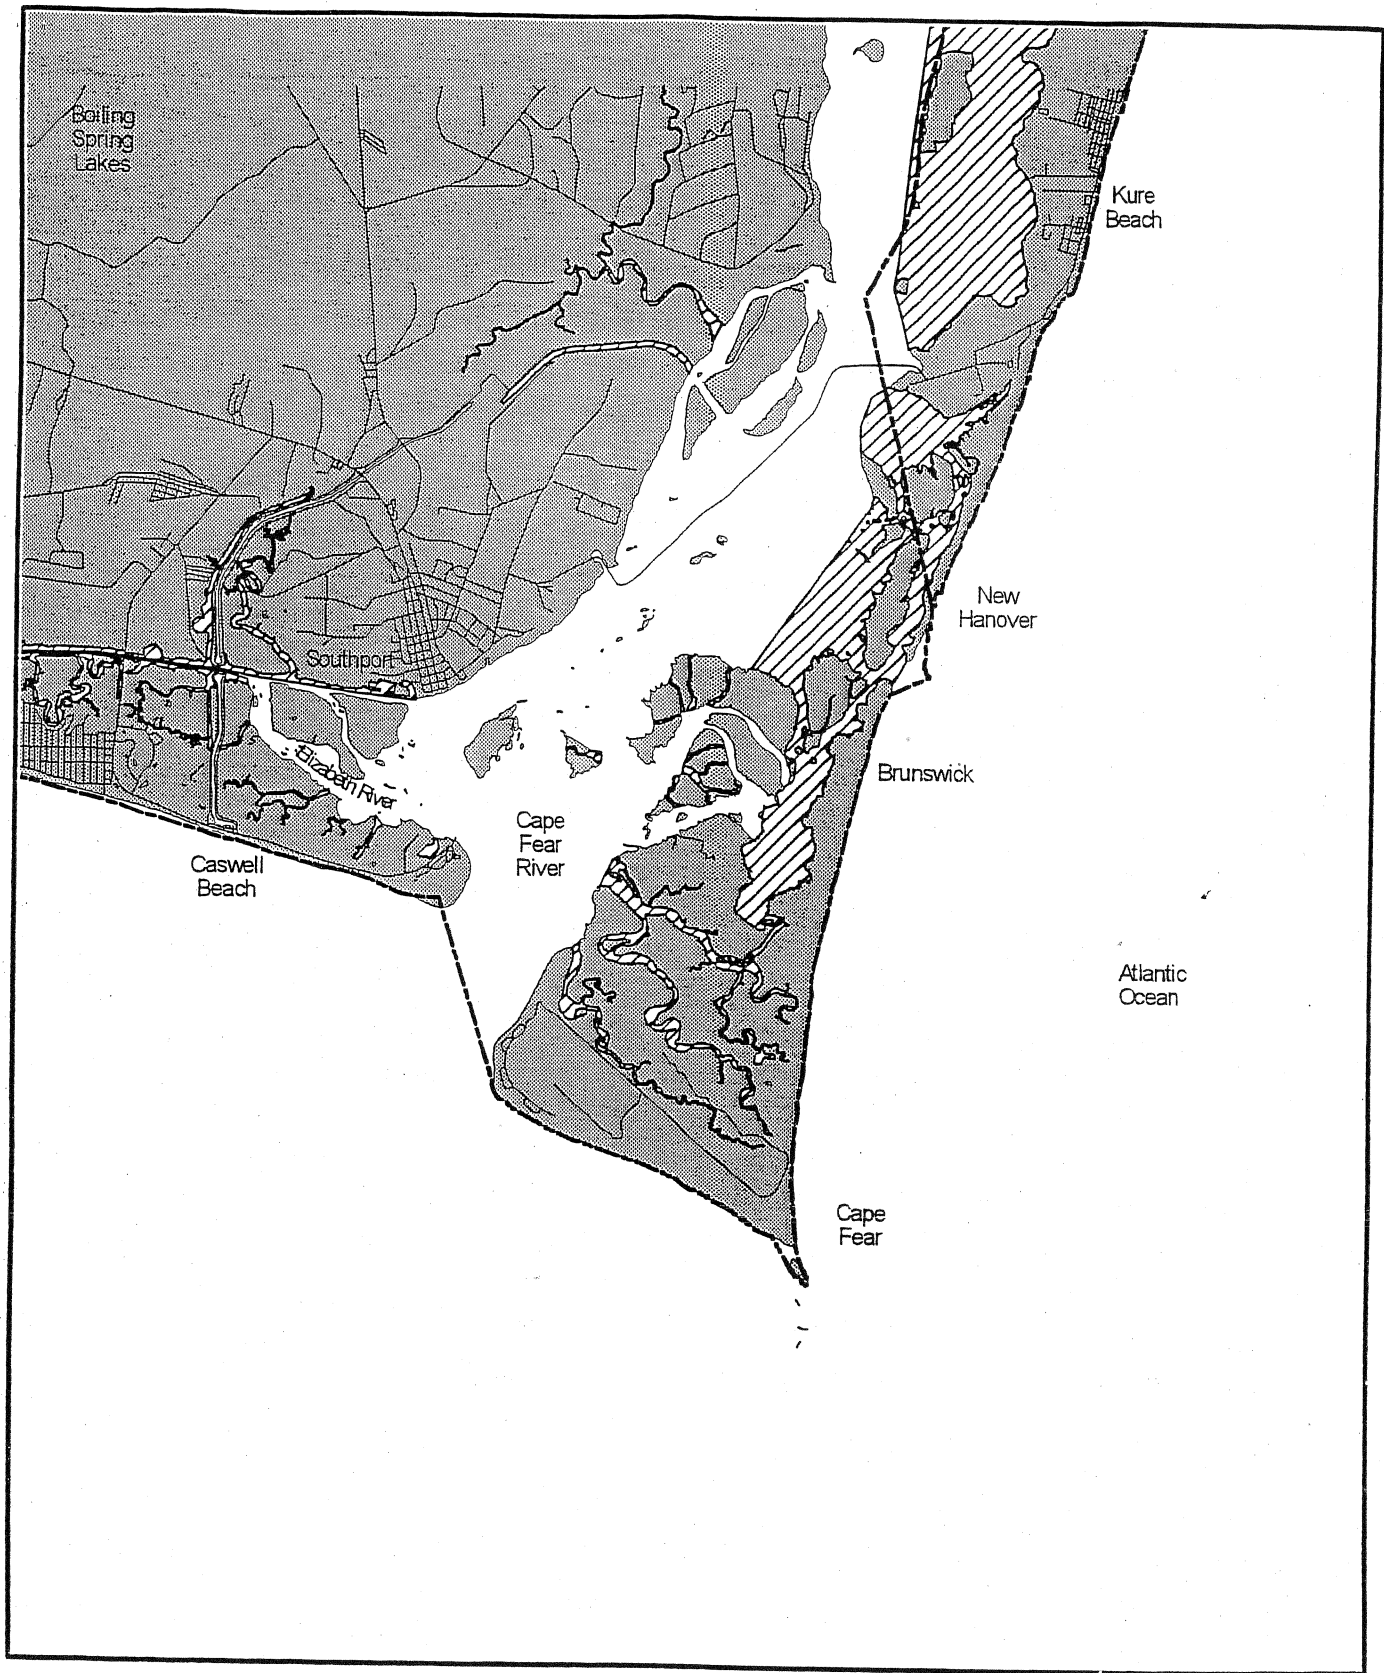

**PROCLAMATION
SH-2-2008**

Map 5

 HATCHED AREAS CLOSED

NAD27

April 25, 2008

0.7 0 0.7 1.4 Kilometers

0.6 0 0.6 1.2 Miles

PROCLAMATION
SH-2-2008
 Map 6

 **HATCHED AREAS CLOSED**

locator map

**PROCLAMATION
SH-2-2008**

Map 7

 HATCHED AREAS CLOSED

NAD 27

April 25, 2008

0.7 0 0.7 1.4 Kilometers

0.6 0 0.6 1.2 Miles

**PROCLAMATION
SH-2-2008**

Map 8

 **HATCHED AREAS CLOSED**

NAD27
April 25, 2008

locator map

**PROCLAMATION
SH-2-2008**

Map 9

 HATCHED AREAS CLOSED